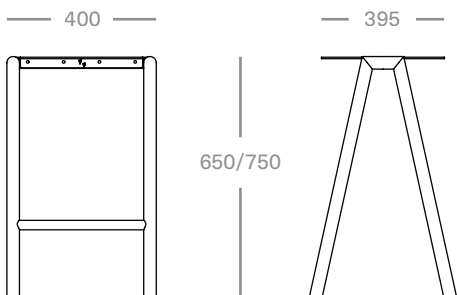

High Stance

Designed and manufactured in Australia.
Suitable for outdoors.

Dimensions 400W x 395D x 650/750H mm

Materials Aluminium, steel

Colours Eucalypt, Rust, Black, White, Navy*

Lead Time 6 - 8 weeks

Custom powdercoated colours available upon request*