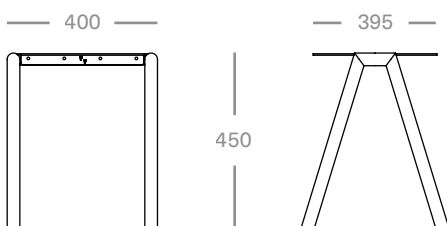

Low Stance

Designed and manufactured in Australia.
Suitable for outdoors.

Dimensions 400W x 395D x 450H mm

Materials Aluminium, steel

Colours Eucalypt, Rust, Black, White, Navy*

Lead Time 6 - 8 weeks

Custom powdercoated colours available upon request*